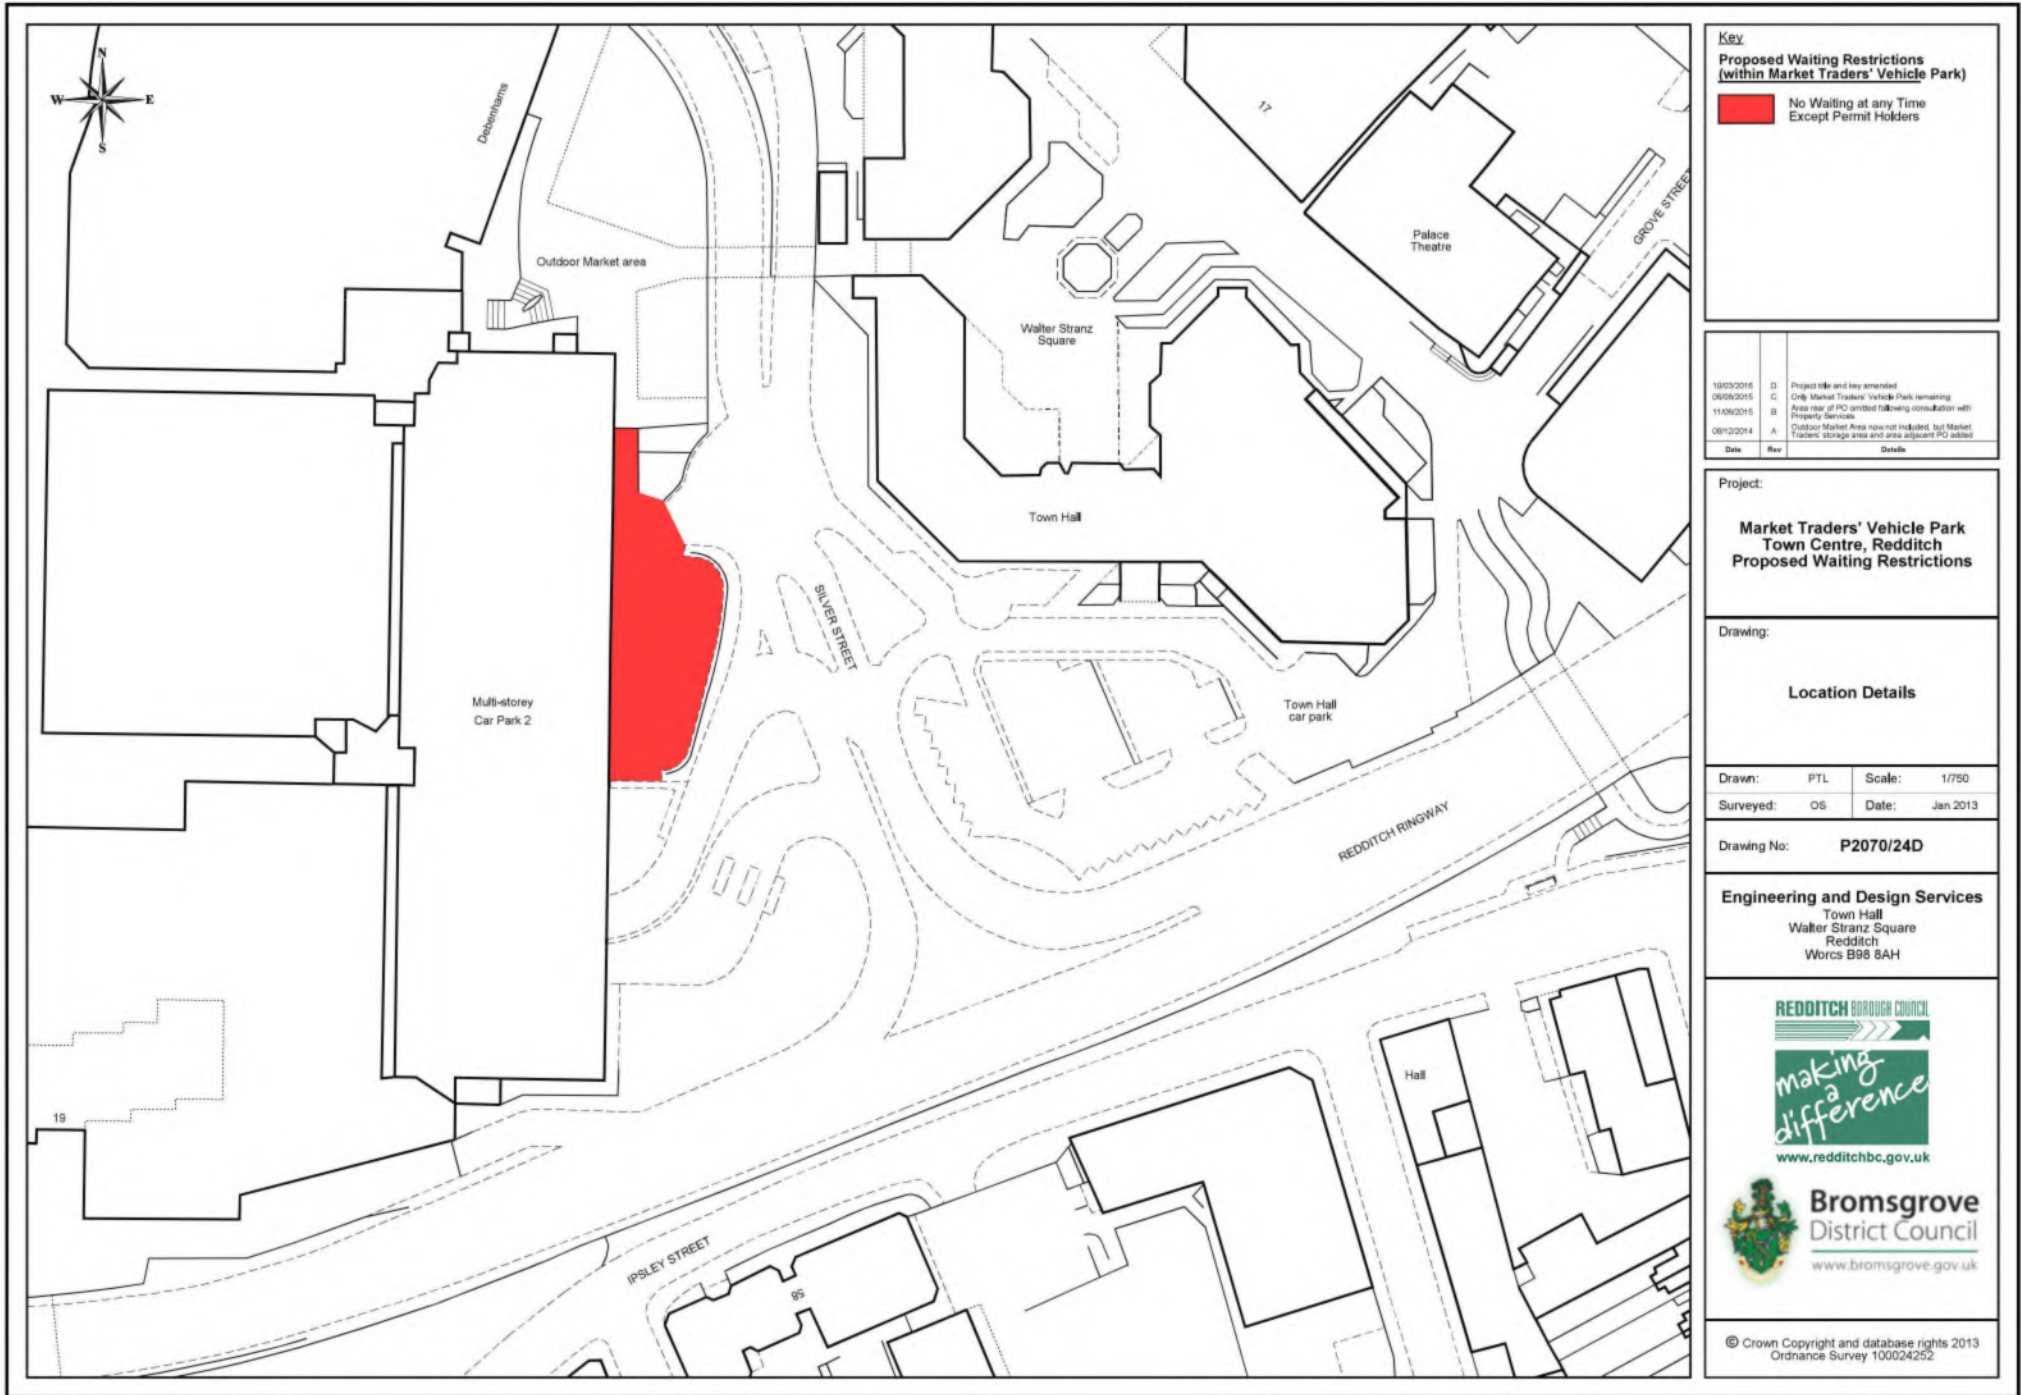

Market Traders Vehicle Park Town Centre Redditch Proposed Waiting Restrictions Location Details

Key

Proposed Waiting Restrictions (within Market Traders' Vehicle Park)

No Waiting at Any Time Except Permit Holders

Date	Rev	Details
18/03/2016	D	Project title and key amended
06/08/2015	C	Only Market Traders' Vehicle Park remaining
11/06/2015	B	Area near of PO omitted following consultation with Property Services
08/12/2014	A	Outdoor Market Area now not included, but Market Traders' storage area and area adjacent PO added

Project:

**Market Traders' Vehicle Park
Town Centre, Redditch
Proposed Waiting Restrictions**

Drawing:

Location Details

Drawn: PTL Scale: 1/750
 Surveyed: OS Date: Jan 2013

Drawing No: **P2070/24D**

Engineering and Design Services
 Town Hall
 Walter Stranz Square
 Redditch
 Worcs B98 8AH